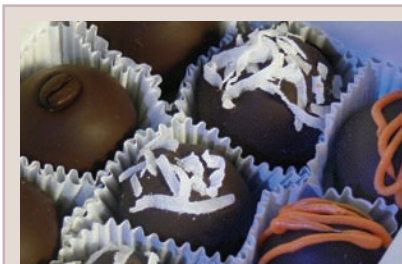

PRICE

3-month subscription: $55
6-month subscription: $105
Year-long subscription: $200

This special introductory price includes shipping.

Shipping will be charged separately for all orders received after October, 2007.

Chocolate Club members also receive a 10% discount on all other Brehmer's Candies orders during the subscription time period.

STARTING DATE

You may select the month in which you want to start your subscription, so a Chocolate Club subscription makes a wonderful holiday or birthday gift.

Please allow 1 month for your subscription to be processed (your subscription would start the month following receipt), and please choose a start month no later than 6 months into the future.

HOW TO ORDER

To order your Brehmer's Handmade Candies Chocolate Club subscription, fill out the orderform on the back and mail in with your check to

Brehmer's Handmade Candies
P.O. Box 627
Brisbane, CA 94005

Order form is also available on our website:
www.brehmerscandies.com.

For questions, feel free to call us at:
415-468-2754

MEMBERSHIP OPTIONS

Truffle Affair

Chocoholics, your box is filled with 3 flavors of our flavorful, rich, dark chocolate truffles for a grand total of 9 delicious truffles (this is one more than our standard small box holds), and weighs 5.5 ounces. Occasionally, you'll be treated to a new, carefully taste-tested truffle flavor.

Toffee Lovers

For you English Toffee fans, this is for those who know what they like and want it often. Your box of candy is packed full of English Toffee, and guaranteed to weigh at least 10 ounces.

Adventures in Chocolate

For those who enjoy a little more variety and spice to their chocolate pleasures, each box is half-filled with one flavor of truffles and half-filled with something from our "nuts & chews" line. A full box of this treasure is guaranteed to weigh at least 7 ounces. As an added bonus to your adventurous spirit, at least every other month (and maybe more often) you get to try out a new candy or new flavor of truffle. And yes, we want your opinions on the new stuff!

Nutty for Chews

Finally, for those of you who just want your candy to be flavorful, crunchy, chewy, and/or nutty along with your dark chocolate, your box is packed with 10 ounces or more of 2 different candies chosen from our "nuts & chews" line. As with the Truffle Affair, you will occasionally get a new confection (but only after it's been granted a seal of approval from our Adventures in Chocolate clients).